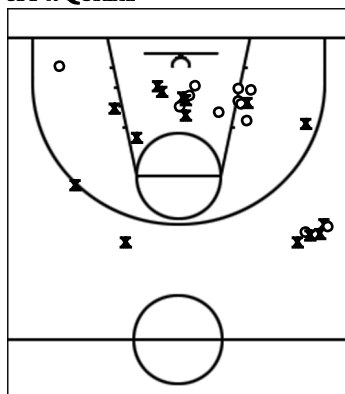

Estadísticas Kalise Gran Canaria

| Si | Dr | Jugador | Min | Pts | Tirs 2 | Tirs 3 | Tirs 2c | T.Llibres | Rebots | | | Taps | | | Faltas | | | Val | |
|-------|----|--------------------|-----|-----|----------|----------|-----------|-----------|--------|----|----|------|----|----|--------|----|-----|-----|----|
| | | | | | | | | | T | RD | RO | As | PR | PP | Fv | Co | Esx | | Cm |
| | 4 | Ricardo García | 15 | 3 | 0/1 0% | 1/2 50% | 0/1 0% | | | | | | 1 | 3 | | | 2 | 1 | -3 |
| | 5 | Pedro Quintana | 13 | 1 | | 0/1 0% | 0/1 0% | 1/2 50% | 1 | 1 | | | 2 | | | | 1 | | -2 |
| | 6 | Roberto Arno | | | | | | | | | | | | | | | | | |
| * | 7 | Matías Marrero | 44 | 15 | 0/2 0% | 0/1 0% | 5/7 71% | 5/7 71% | 6 | 6 | | 3 | 3 | | 1 | | 1 | 4 | 22 |
| | 8 | Mannuel García | | | | | | | | | | | | | | | | | |
| * | 9 | David Delgado | 34 | 20 | 0/2 0% | 2/5 40% | 5/5 100% | 4/4 100% | 5 | 1 | 4 | 1 | 4 | 2 | 1 | | 2 | 6 | 26 |
| | 10 | Rafa Bethencourt | 7 | 2 | 0/1 0% | 0/2 0% | 1/4 25% | 0/1 0% | 2 | 2 | | | 2 | | | | 2 | 2 | -5 |
| | 14 | Omar Esperanza | 14 | 2 | | | 1/2 50% | | 5 | 3 | 2 | | 3 | 1 | | | 1 | | 1 |
| * | 15 | Carlos González | 11 | | | | | | 1 | 1 | | 2 | 1 | | | | 1 | | 3 |
| | 18 | Alejandro Arias | 22 | 8 | 1/1 100% | 0/2 0% | 3/4 75% | 0/1 0% | 3 | 1 | 2 | 1 | 1 | 5 | | | 1 | 2 | 5 |
| * | 19 | Roberto Rivera | 25 | 4 | 1/2 50% | | 1/4 25% | | 8 | 5 | 3 | | 2 | 4 | | | 4 | | 2 |
| * | 21 | Adrian Baez | 20 | 8 | | 1/4 25% | 1/7 14% | 3/6 50% | 7 | 4 | 3 | 3 | 1 | 5 | | | 4 | 3 | 1 |
| Kal | | Equip | | | | | | | | | | | 1 | | | | | | -1 |
| Total | | Kalise Gran Can... | 205 | 63 | 2/9 22% | 4/17 24% | 17/35 49% | 13/21 62% | 38 | 24 | 14 | 10 | 13 | 27 | 3 | | 18 | 19 | 49 |

Carta de Tir Cajasol Sevilla

1r i 2n QUART

3r i 4t QUART

TOTAL %